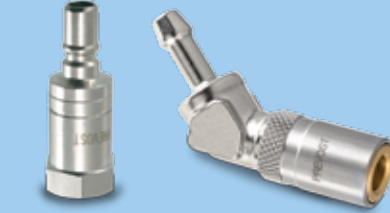

Drains, separators and condensate processing unit

Safety quick couplings **prevoS1**

Standard quick couplings **PROLAC**

prevoS1 couplings metal range passage 11

ELS couplings for water circuits

CPI quick couplings for cooling circuits (moulds)

PREOL quick couplings for fluids

Hose reels

Aluminium piping range for compressed air network **ALR**

Composite alloy piping : PVR range

Hoses for compressed air and other fluids

Hose extensions fitted

Spirals

Ear and screw clamps

Connectors and connection accessories

Valves

Hydraulic quick couplings

ISOFLAM safety couplings for welding torches

Breathable air couplings BAC 07

Compression and olive fittings

Push-in fittings **CONEX:** polymer, metal, stainless ranges